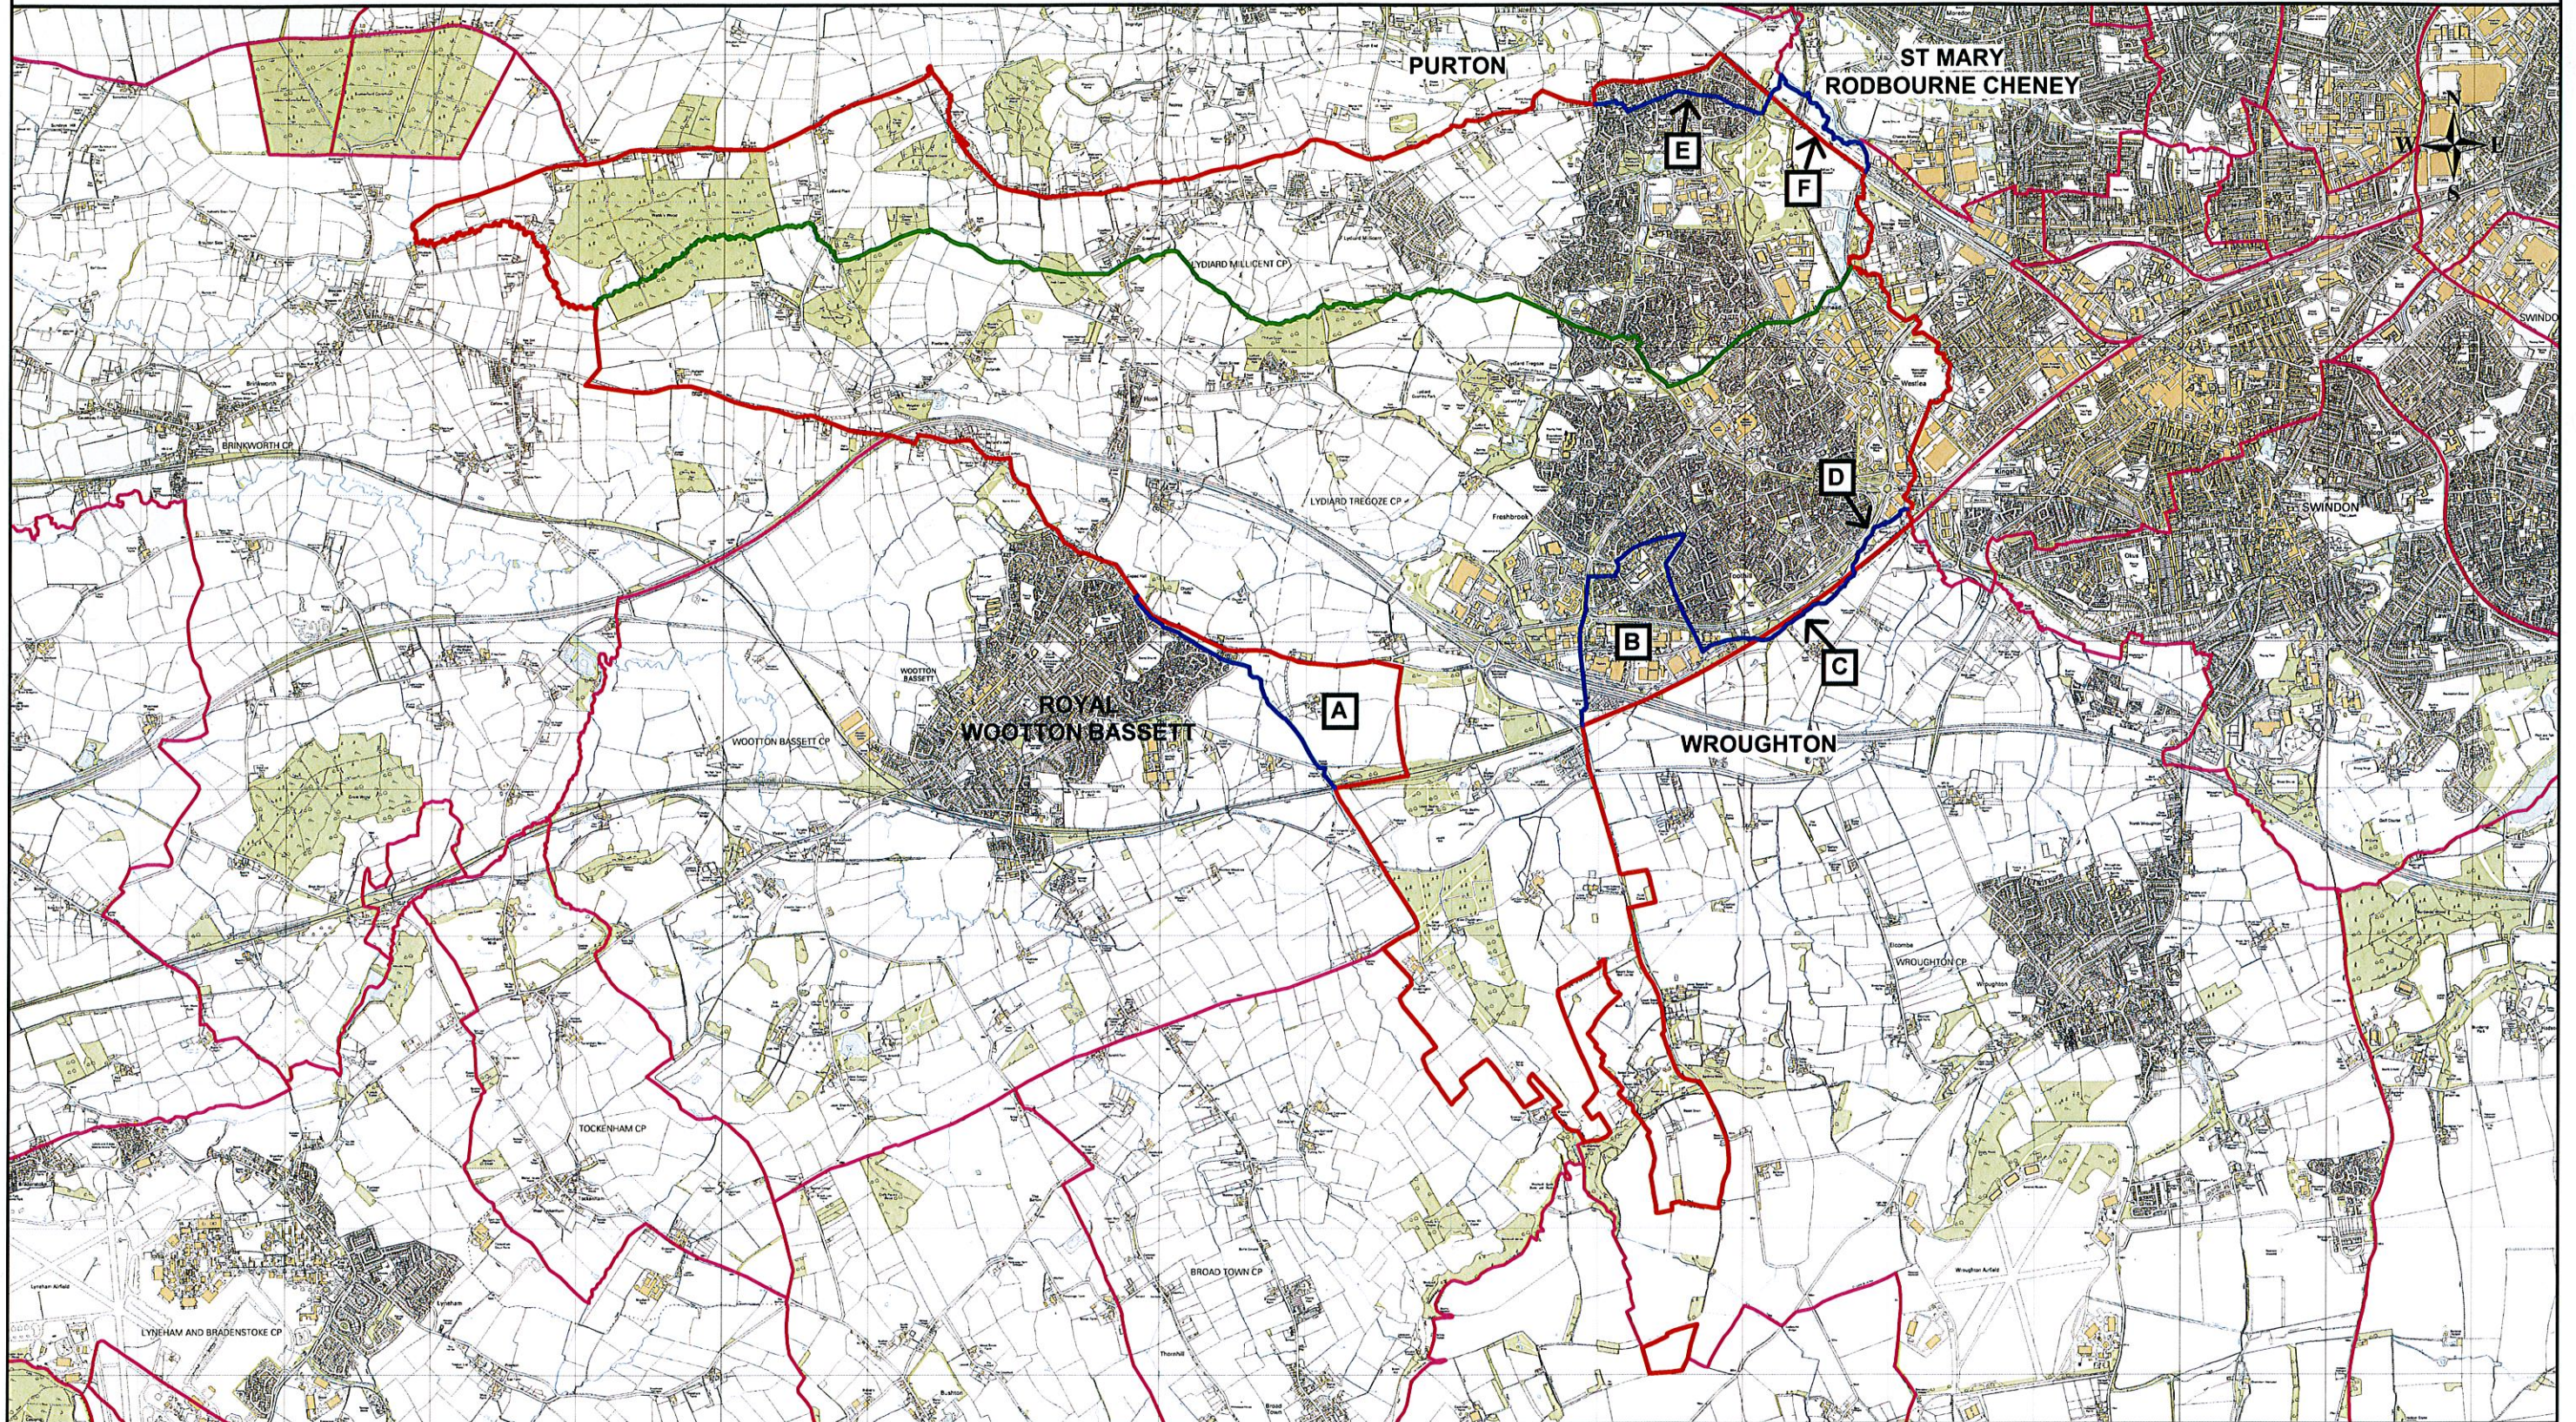

The parish of West Swindon and the Lydiards

© Crown copyright and database right
Ordnance Survey lic no 100040148

Drawn By Gwen Jones	Scale 1:45000	Date 6/6/2012
------------------------	------------------	------------------

File / Pathname / Project / Drawing No.
Z:\gwen.jones\Pastoral\Lydiards.wor